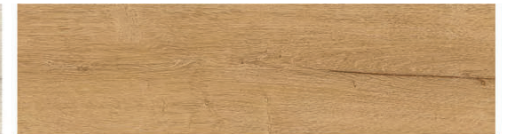

Syrah Oak | 쉬라오크

FWU 7502

Syrah Oak | 쉬라오크

FWU 7503

Syrah Oak | 쉬라오크

FWU 7504

MOSELLE OAK

SIZE: WOOD PLANK 7"(177.8mm) X 48"(1,219.2mm) X 5,0(T), PACKAGE: 9pcs/box (1.95m²)