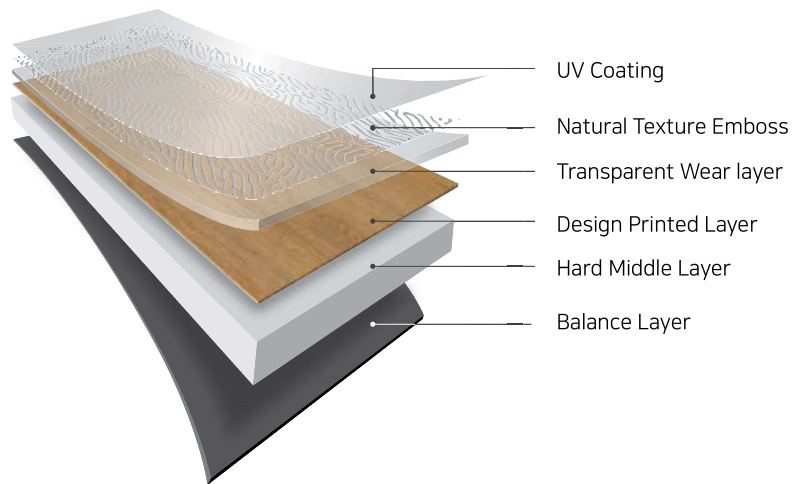

Rainer Oak **FWM 8701**

Rainer Oak **FWM 8702**

FINEO LVT

Merits of Fineo LVT Tiles

Use 100% Virgin Compound without heavy metals and eco-friendly non-phthalate plasticizer.

- 

The core layer of FINEO LVT uses 100% Virgin compound without heavy metals. It maintains the uniformity of quality in the latest fully automated in-line production system and manages much higher quality products.
- 

FINEO LVT has an excellent design reality. It's surface emboss satisfies both design and function with realistic 3D effect and non-slip safety.

FINEO LVT Structure

FINEO LVT Features

FINEO LVT box packaging System with design control minimizes pattern repetition. This box packaging method provides more realistic floor designs with reasonable cost.