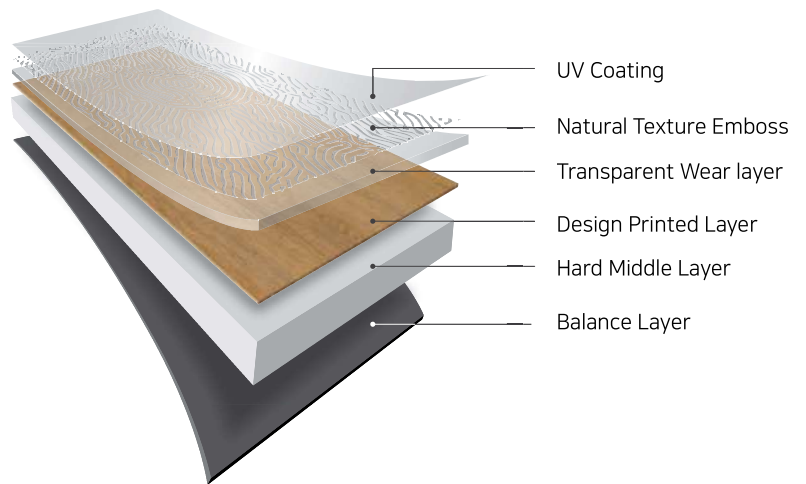

FINEO LVT Structure

FINEO LVT Features

FINEO LVT box packaging System with design control minimizes pattern repetition. This box packaging method provides more realistic floor designs with reasonable cost.

Type	Thickness(mm)	Size(mm)	pcs / box	m² / box
Square 4	3.0	450X450	16pcs	3.24m²
Square 6	3.0	600X600	9pcs	3.24m²
Wood 8	3.0	180X920	20pcs	3.24m²

- Education
- Restaurant
- Office
- Commercial
- Residential